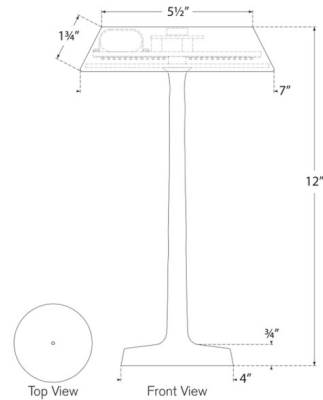

Shown in hand-rubbed antique brass / bronze

Specifications

COLOR	Bronze
BODY FINISH	Hand-Rubbed Antique Brass
WATTAGE	2W
DIMMER	Included
DIMENSIONS	7"W x 12"H
INTEGRATED LED MODULE	1 x LED/2W/120V LED
COUNTRY OF ORIGIN	China

Technical Information

LAMP COLOR	2700K
LUMENS/WATT	26.50
LUMINOUS FLUX	53 lumens

CLICK TO VIEW PRODUCT

Notes: