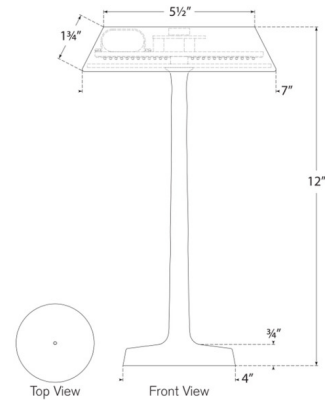

CLICK TO VIEW PRODUCT

Notes: