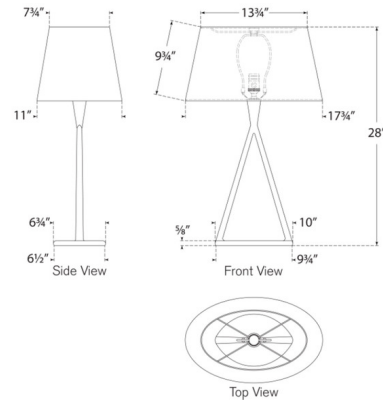

### Description

The Cesta Table Lamp brings a bold simplicity to your interior space. The twisted, detailed body holds an oval tapered shade that cast a warm glow of light across your room. Dimmer switch is located on the lamp socket.

### Specifications

COLOR . . . . . Linen  
BODY FINISH . . . . . Gilded Iron  
WATTAGE . . . . . 15W  
DIMMER . . . . . Included  
DIMENSIONS . . . . . 17.75"W x 28"H x 11"D  
BULB NOT INCLUDED . . . . . 1 x A19/Medium (E26)/15W/120V LED  
COUNTRY OF ORIGIN . . . . . China

### Technical Information

PRODUCT DIMENSIONS . . . . . Cord: 144"

CLICK TO VIEW PRODUCT

Notes: