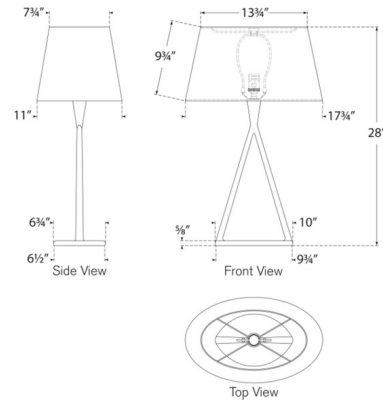

By Visual Comfort Signature

Description

The Cesta Table Lamp brings a bold simplicity to your interior space. The twisted, detailed body holds an oval tapered shade that cast a warm glow of light across your room. Dimmer switch is located on the lamp socket.

Shown in gilded iron / linen

Specifications

COLOR Linen
BODY FINISH Gilded Iron
WATTAGE 15W
DIMMER Included
DIMENSIONS 17.75"W x 28"H x 11"D
BULB NOT INCLUDED 1 x A19/Medium (E26)/15W/120V LED
COUNTRY OF ORIGIN China

Technical Information

PRODUCT DIMENSIONS Cord: 144"

CLICK TO VIEW PRODUCT

Notes: