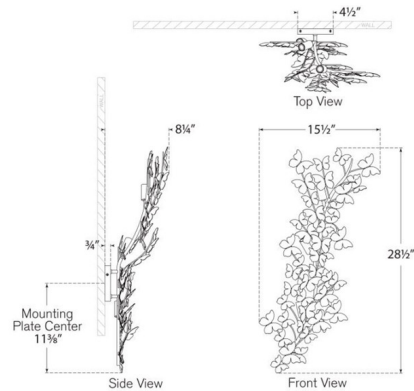

CLICK TO VIEW PRODUCT