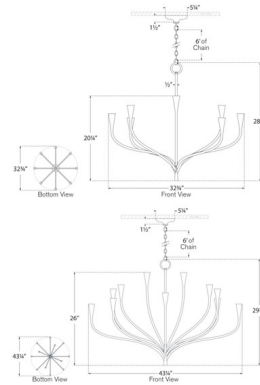

Description

The Marini Chandelier brings a traditional beauty to your interior space. The curved arms, with fluted tops, hold bare bulbs that softly spreads warm, inviting light throughout your room.

Specifications

COLOR	N/A
BODY FINISH	Antique Gold Leaf
WATTAGE	44W
DIMMER	Standard 120V
DIMENSIONS	32.75"W x 28.5"H
BULB NOT INCLUDED	8 x G16.5/Candelabra (E12)/5.5W/120V LED
COUNTRY OF ORIGIN	China

Technical Information

PRODUCT DIMENSIONS	Adjustable Chain length: 72"
--------------------	------------------------------

Shown in antique gold leaf

CLICK TO VIEW PRODUCT

Notes: