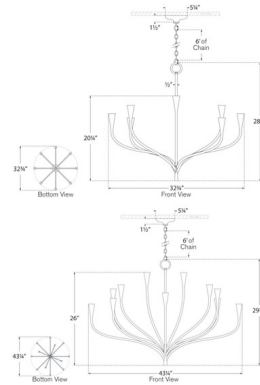

### Specifications

COLOR . . . . . N/A  
BODY FINISH . . . . . Antique Gold Leaf  
WATTAGE . . . . . 44W  
DIMMER . . . . . Standard 120V  
DIMENSIONS . . . . . 32.75"W x 28.5"H  
BULB NOT INCLUDED . . . . . 8 x G16.5/Candelabra (E12)/5.5W/120V LED  
COUNTRY OF ORIGIN . . . . . China

### Technical Information

PRODUCT DIMENSIONS . . . . . Adjustable Chain length: 72"

Notes:

Shown in antique gold leaf

CLICK TO VIEW PRODUCT