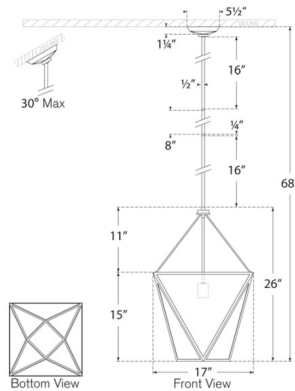

CLICK TO VIEW PRODUCT

Notes: