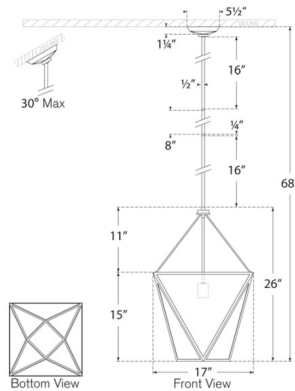

### Specifications

COLOR . . . . . White  
BODY FINISH . . . . . Modern Iron  
WATTAGE . . . . . 15W  
DIMMER . . . . . Standard 120V  
DIMENSIONS . . . . . 17"W x 26"H  
BULB NOT INCLUDED . . . . . 1 x A19/Medium (E26)/15W/120V LED  
COUNTRY OF ORIGIN . . . . . China

### Technical Information

PRODUCT DIMENSIONS . . . . . Downrods: One 8" and Two 16" Included

Shown in modern iron / white

CLICK TO VIEW PRODUCT

Notes: