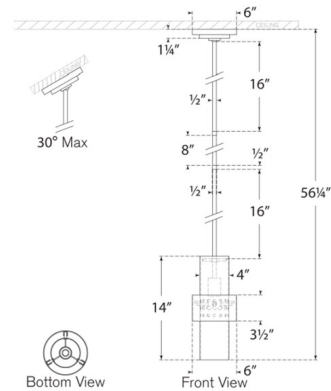

Specifications

COLOR	N/A
BODY FINISH	Plaster White / Gild
WATTAGE	8W
DIMMER	Standard 120V
DIMENSIONS	.6"W x 14"H
BULB NOT INCLUDED	1 x A19/Medium (E26)/8W/120V LED
COUNTRY OF ORIGIN	China

Technical Information

PRODUCT DIMENSIONS Downrods: One 8" and Two 16" Included

Shown in plaster white / gild

CLICK TO VIEW PRODUCT

Notes: