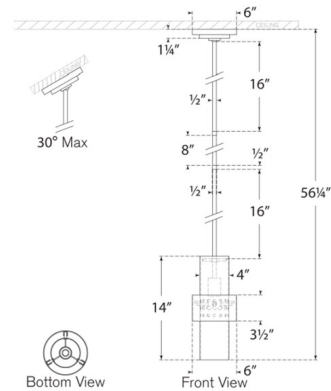

Specifications

COLOR N/A
BODY FINISH Plaster White / Gild
WATTAGE 8W
DIMMER Standard 120V
DIMENSIONS 6"W x 14"H
BULB NOT INCLUDED 1 x A19/Medium (E26)/8W/120V LED
COUNTRY OF ORIGIN China

Technical Information

PRODUCT DIMENSIONS Downrods: One 8" and Two 16" Included

Shown in plaster white / gild

CLICK TO VIEW PRODUCT

Notes: