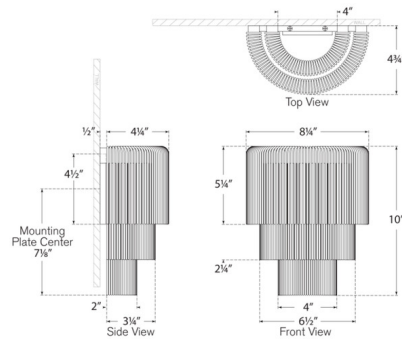

### Specifications

COLOR	N/A
BODY FINISH	Aged Iron
WATTAGE	12W
DIMMER	Low Voltage Electronic
DIMENSIONS	8.25"W x 10"H x 4.75"D
INTEGRATED LED MODULE	1 x LED/12W/120V LED
COUNTRY OF ORIGIN	China