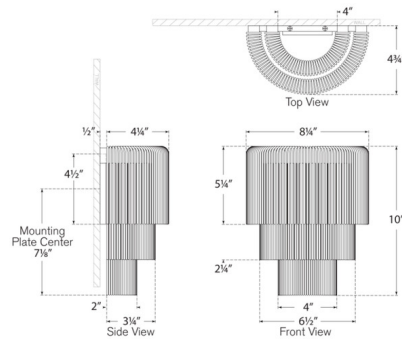

By Visual Comfort Signature

Description

The Differo Wall Sconce brings a bold industrial vibe to your interior space. The rounded frame holds curved steel spikes that softly spreads warm, inviting light throughout your room.

Shown in aged iron

Specifications

COLOR	N/A
BODY FINISH	Aged Iron
WATTAGE	12W
DIMMER	Low Voltage Electronic
DIMENSIONS	8.25"W x 10"H x 4.75"D
INTEGRATED LED MODULE	1 x LED/12W/120V LED
COUNTRY OF ORIGIN	China