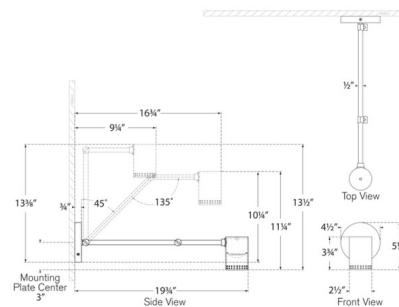

CLICK TO VIEW PRODUCT

Notes: