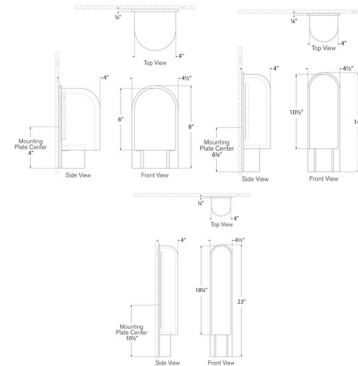

Lightology

lightology.com
866-954-4489
07-03-26

Project: _____
 Company: _____
 Location: _____ Fixture Type: _____
 SPEC #: **VCG1522721**
 Approved On: _____ Approved By: _____

Trouve Wall Sconce

By Visual Comfort Signature

Description

The Trouve Wall Sconce brings a simplistic beauty to your interior space. The curved frame holds a bullet shaped glass diffuser that softly spreads warm, inviting light throughout your room.

Shown in antique burnished brass / white

Specifications

COLOR White
 BODY FINISH Antique Burnished Brass
 WATTAGE 6W
 DIMMER Low Voltage Electronic
 DIMENSIONS 4.5"W x 8"H x 4"D
 INTEGRATED LED MODULE 1 x LED/6W/120V LED
 COUNTRY OF ORIGIN China

Technical Information

LAMP COLOR 2700K
 LUMENS/WATT 140.00
 LUMINOUS FLUX 840 lumens

CLICK TO VIEW PRODUCT

Notes: