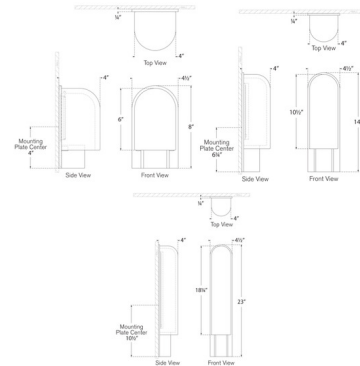

By Visual Comfort Signature

Description

The Trouve Wall Sconce brings a simplistic beauty to your interior space. The curved frame holds a bullet shaped glass diffuser that softly spreads warm, inviting light throughout your room.

Shown in antique burnished brass / white

Specifications

COLOR White
BODY FINISH Antique Burnished Brass
WATTAGE 6W
DIMMER Low Voltage Electronic
DIMENSIONS 4.5"W x 8"H x 4"D
INTEGRATED LED MODULE 1 x LED/6W/120V LED
COUNTRY OF ORIGIN China