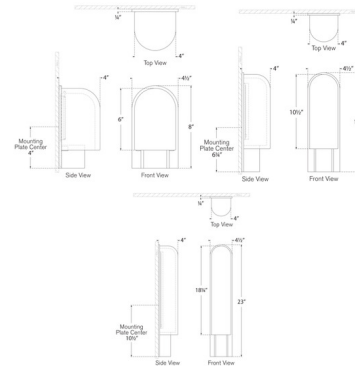

By Visual Comfort Signature

Description

The Trouve Wall Sconce brings a simplistic beauty to your interior space. The curved frame holds a bullet shaped glass diffuser that softly spreads warm, inviting light throughout your room.

Shown in bronze / white

Specifications

COLOR White
 BODY FINISH Bronze
 WATTAGE 6W
 DIMMER Low Voltage Electronic
 DIMENSIONS 4.5"W x 8"H x 4"D
 INTEGRATED LED MODULE 1 x LED/6W/120V LED
 COUNTRY OF ORIGIN China

Technical Information

LAMP COLOR 2700K
 LUMENS/WATT 140.00
 LUMINOUS FLUX 840 lumens

CLICK TO VIEW PRODUCT

Notes: