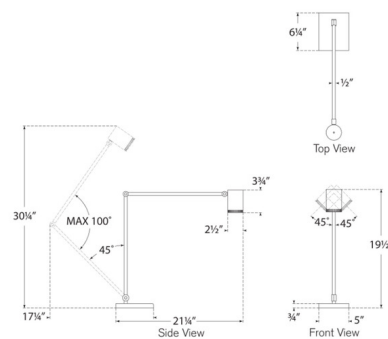

### Description

The Precision Articulating Table Lamp brings a harmonious mix of light and form to your interior space. A warm glow of light shines through the glass diffuser and highlights the holes on the base of the metal shade, creating interesting patterns of illumination and shadows in your room. Lower arm adjusts to 45 degrees maximum and the upper arm adjusts to 100 degrees maximum for an adjustable height of 19.5 inches to 30.25 inches. Dimmer switch of High/Medium/Low/Off is located on the back of the head.

### Specifications

COLOR . . . . . White  
 BODY FINISH . . . . . Polished Nickel  
 WATTAGE . . . . . 6W  
 DIMMER . . . . . Included  
 DIMENSIONS . . . . . 17.25"W x 30.25"H  
 INTEGRATED LED MODULE . . . . . 1 x LED/6W/120V LED  
 COUNTRY OF ORIGIN . . . . . China

### Technical Information

PRODUCT DIMENSIONS . . . . . Cord: 144"  
 LAMP COLOR . . . . . 2700K  
 LUMENS/WATT . . . . . 140.00  
 LUMINOUS FLUX . . . . . 840 lumens

Shown in polished nickel / white

CLICK TO VIEW PRODUCT