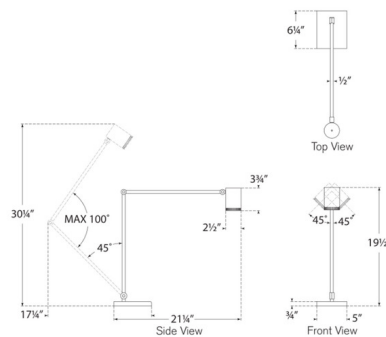

### Description

The Precision Articulating Table Lamp brings a harmonious mix of light and form to your interior space. A warm glow of light shines through the glass diffuser and highlights the holes on the base of the metal shade, creating interesting patterns of illumination and shadows in your room. Lower arm adjusts to 45 degrees maximum and the upper arm adjusts to 100 degrees maximum for an adjustable height of 19.5 inches to 30.25 inches. Dimmer switch of High/Medium/Low/Off is located on the back of the head.

### Specifications

COLOR . . . . . White  
 BODY FINISH . . . . . Polished Nickel  
 WATTAGE . . . . . 6W  
 DIMMER . . . . . Included  
 DIMENSIONS . . . . . 17.25"W x 30.25"H  
 INTEGRATED LED MODULE . . . . . 1 x LED/6W/120V LED  
 COUNTRY OF ORIGIN . . . . . China

### Technical Information

PRODUCT DIMENSIONS . . . . . Cord: 144"  
 LAMP COLOR . . . . . 2700K  
 LUMENS/WATT . . . . . 140.00  
 LUMINOUS FLUX . . . . . 840 lumens

Shown in polished nickel / white

CLICK TO VIEW PRODUCT