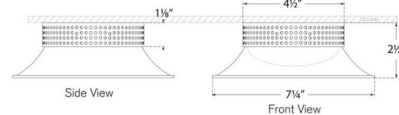

### Description

The Precision Cap Ceiling Flush Light brings a harmonious mix of light and form to your interior space. A warm glow of light shines through the glass diffuser and highlights the holes on the neck of the metal shade, creating interesting patterns of illumination and shadows in your room.

### Specifications

COLOR	White
BODY FINISH	Bronze
WATTAGE	9W
DIMMER	Low Voltage Electronic
DIMENSIONS	7.25"W x 2.5"H
INTEGRATED LED MODULE	1 x LED/9W/120V LED
COUNTRY OF ORIGIN	China