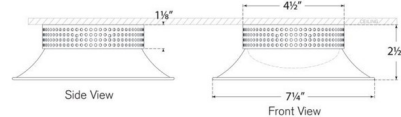

### Description

The Precision Cap Ceiling Flush Light brings a harmonious mix of light and form to your interior space. A warm glow of light shines through the glass diffuser and highlights the holes on the neck of the metal shade, creating interesting patterns of illumination and shadows in your room.

### Specifications

COLOR	White
BODY FINISH	Bronze
WATTAGE	9W
DIMMER	Low Voltage Electronic
DIMENSIONS	7.25"W x 2.5"H
INTEGRATED LED MODULE	1 x LED/9W/120V LED
COUNTRY OF ORIGIN	China