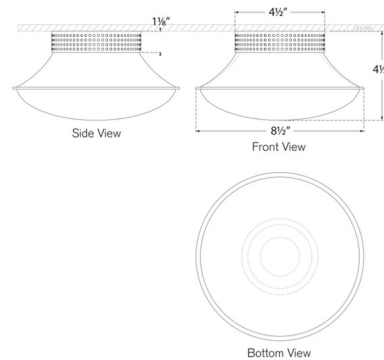

CLICK TO VIEW PRODUCT

Notes: