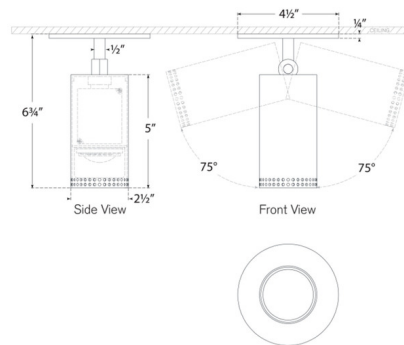

### Description

The Precision Directional Semi Flush Ceiling Light brings a harmonious mix of light and form to your interior space. A warm glow of light shines through the glass diffuser and highlights the holes on the metal shade, creating interesting patterns of illumination and shadows in your space. Adjusts 75 degrees on either side.

### Specifications

COLOR	White
BODY FINISH	Polished Nickel
WATTAGE	6W
DIMMER	Low Voltage Electronic
DIMENSIONS	2.5"W x 6.75"H
INTEGRATED LED MODULE	1 x LED/6W/120V LED
COUNTRY OF ORIGIN	China