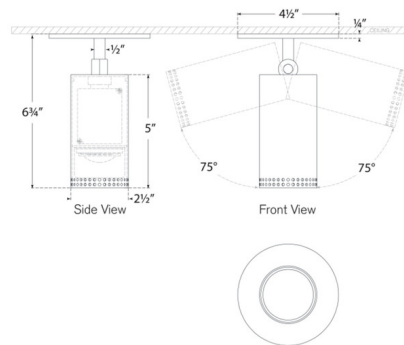

By Visual Comfort Signature

Description

The Precision Directional Semi Flush Ceiling Light brings a harmonious mix of light and form to your interior space. A warm glow of light shines through the glass diffuser and highlights the holes on the metal shade, creating interesting patterns of illumination and shadows in your space. Adjusts 75 degrees on either side.

Shown in polished nickel / white

Specifications

COLOR	White
BODY FINISH	Polished Nickel
WATTAGE	6W
DIMMER	Low Voltage Electronic
DIMENSIONS	2.5"W x 6.75"H
INTEGRATED LED MODULE	1 x LED/6W/120V LED
COUNTRY OF ORIGIN	China