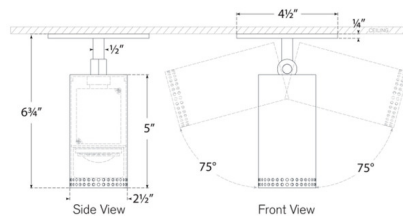

### Description

The Precision Directional Semi Flush Ceiling Light brings a harmonious mix of light and form to your interior space. A warm glow of light shines through the glass diffuser and highlights the holes on the metal shade, creating interesting patterns of illumination and shadows in your space. Adjusts 75 degrees on either side.

### Specifications

COLOR	White
BODY FINISH	Polished Nickel
WATTAGE	6W
DIMMER	Low Voltage Electronic
DIMENSIONS	2.5"W x 6.75"H
INTEGRATED LED MODULE	1 x LED/6W/120V LED
COUNTRY OF ORIGIN	China