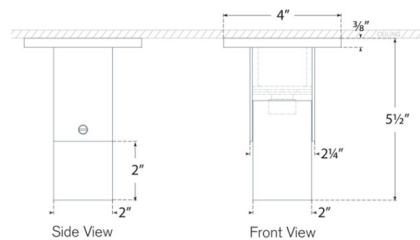

CLICK TO VIEW PRODUCT

Notes: