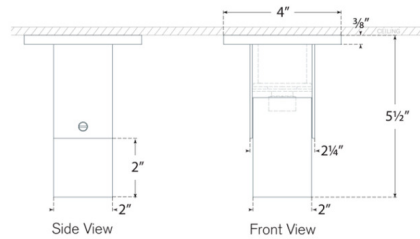

CLICK TO VIEW PRODUCT

Notes: