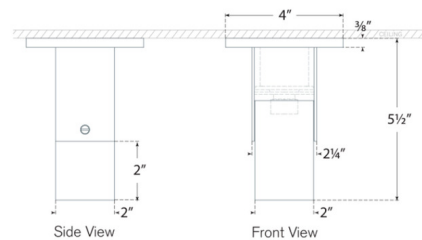

CLICK TO VIEW PRODUCT

Notes: