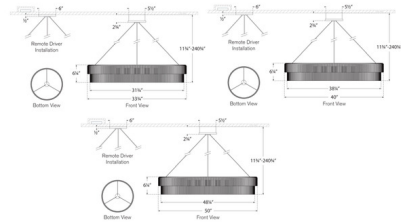

CLICK TO VIEW PRODUCT

Notes: