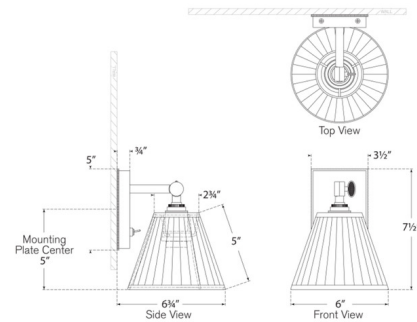

### Description

The Wimberley Bedside Adjustable Wall Light combines a sleek metal plate and arm with the organic appeal of a natural wicker or fabric shade. The articulating shade can be adjusted to change light direction. With its casual style and glow of warm light, the Wimberley creates an inviting atmosphere in your space. On/Off switch is located on the backplate. Note: Fixture does not cover a standard US junction box and requires a 2 x 4 inch junction box. No White Wicker with a Polished Nickel finish.

### Specifications

COLOR . . . . . Blue Linen Pleated  
 BODY FINISH . . . . . Soft Brass  
 WATTAGE . . . . . 5.5W  
 DIMMER . . . . . Standard 120V  
 DIMENSIONS . . . . . 6"W x 7.5"H x 6.75"D  
 BULB NOT INCLUDED . . . . . 1 x G16.5/Candelabra (E12)/5.5W/120V LED  
 COUNTRY OF ORIGIN . . . . . China