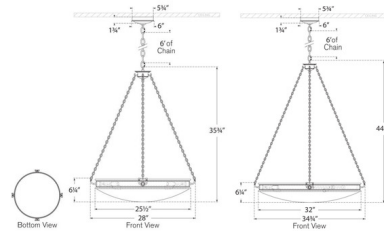

Shown in soft brass / antique mercury

Specifications

COLOR Antique Mercury
 BODY FINISH Soft Brass
 WATTAGE 39W
 DIMMER Standard 120V
 DIMENSIONS 28"W x 35.75"H
 BULB NOT INCLUDED 6 x B11/Candelabra (E12)/6.5W/120V LED
 COUNTRY OF ORIGIN China

Technical Information

PRODUCT DIMENSIONS Adjustable Chain Length: 72"

CLICK TO VIEW PRODUCT

Notes: