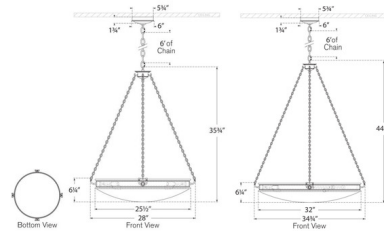

Shown in soft brass / antique mercury

Specifications

COLOR Antique Mercury
BODY FINISH Soft Brass
WATTAGE 39W
DIMMER Standard 120V
DIMENSIONS 28"W x 35.75"H
BULB NOT INCLUDED 6 x B11/Candelabra (E12)/6.5W/120V LED
COUNTRY OF ORIGIN China

Technical Information

PRODUCT DIMENSIONS Adjustable Chain Length: 72"

CLICK TO VIEW PRODUCT

Notes: