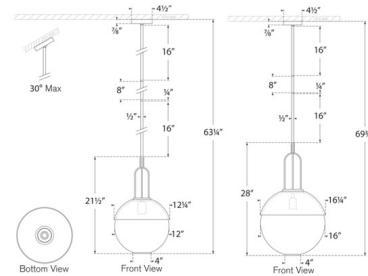

Description

The Meir Pendant brings an understated simplicity to your interior space. The open frame grasps a globe of glass, with a finished open end, that softly spreads warm, inviting light throughout your room. Sloped ceiling compatible to 30 degrees. Note: Smoke glass is not available with a Polished Nickel finish. Custom Overall Heights are available. For quotes, please contact our sales team.

Shown in soft brass / clear

Specifications

COLOR	Clear
BODY FINISH	Soft Brass
WATTAGE	9W
DIMMER	Standard 120V
DIMENSIONS	12.25"W x 21.5"H
BULB NOT INCLUDED	1 x A19/Medium (E26)/9W/120V LED
COUNTRY OF ORIGIN	China

Technical Information

PRODUCT DIMENSIONS Downrods: One 8" and Two 16" Included

CLICK TO VIEW PRODUCT

Notes: