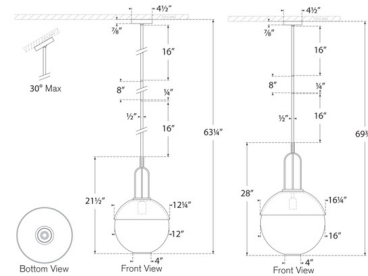

### Description

The Meir Pendant brings an understated simplicity to your interior space. The open frame grasps a globe of glass, with a finished open end, that softly spreads warm, inviting light throughout your room. Sloped ceiling compatible to 30 degrees. Note: Smoke glass is not available with a Polished Nickel finish. Custom Overall Heights are available. For quotes, please contact our sales team.

### Specifications

COLOR . . . . . Clear  
BODY FINISH . . . . . Soft Brass  
WATTAGE . . . . . 9W  
DIMMER . . . . . Standard 120V  
DIMENSIONS . . . . . 12.25"W x 21.5"H  
BULB NOT INCLUDED . . . . . 1 x A19/Medium (E26)/9W/120V LED  
COUNTRY OF ORIGIN . . . . . China

### Technical Information

PRODUCT DIMENSIONS . . . . . Downrods: One 8" and Two 16" Included

CLICK TO VIEW PRODUCT

Notes: