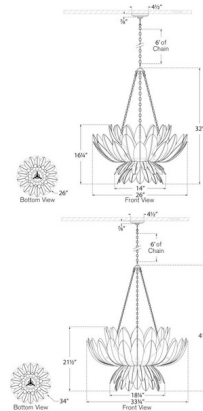

Specifications

COLOR N/A
BODY FINISH French Gild
WATTAGE 58.5W
DIMMER Standard 120V
DIMENSIONS 26"W x 32"H
BULB NOT INCLUDED 9 x B11/Candelabra (E12)/6.5W/120V LED
COUNTRY OF ORIGIN Viet Nam

Technical Information

PRODUCT DIMENSIONS Adjustable Chain Length: 72"

Shown in french gild

CLICK TO VIEW PRODUCT

Notes: