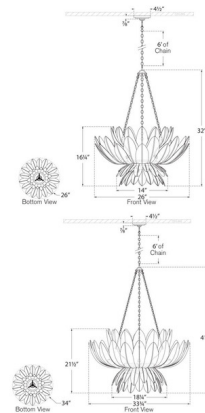

Specifications

COLOR N/A
BODY FINISH French Gild
WATTAGE 58.5W
DIMMER Standard 120V
DIMENSIONS 26"W x 32"H
BULB NOT INCLUDED 9 x B11/Candelabra (E12)/6.5W/120V LED
COUNTRY OF ORIGIN Viet Nam

Technical Information

PRODUCT DIMENSIONS Adjustable Chain Length: 72"

Shown in french gild

CLICK TO VIEW PRODUCT

Notes: