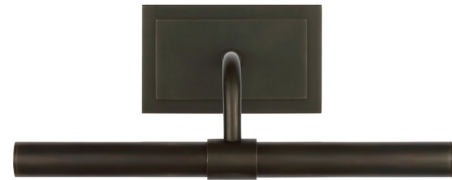

Lightology

lightology.com
866-954-4489
05-17-26

Project: _____

Company: _____

Location: _____ Fixture Type: _____

SPEC #: **VCG1522817**

Approved On: _____ Approved By: _____

Kidd Small Picture Light By Visual Comfort Signature

Description

The Kidd Small Picture Light brings modern, pure geometric lines to your interior space. The smooth frame, with curved diffusers adds both a modern flair creating the perfect setting for displaying your works of art. Note: Fixture does not cover a standard US junction box and requires a 2 x 4 inch junction box.

Specifications

COLOR N/A
 BODY FINISH Bronze
 WATTAGE 8W
 DIMMER Low Voltage Electronic
 DIMENSIONS 9"W x 4"H x 8.5"D
 INTEGRATED LED MODULE 1 x LED/8W/120V LED
 COUNTRY OF ORIGIN China

Technical Information

LAMP COLOR 2700K
 LUMENS/WATT 140.00
 LUMINOUS FLUX 1120 lumens

Shown in bronze

CLICK TO VIEW PRODUCT

Notes: