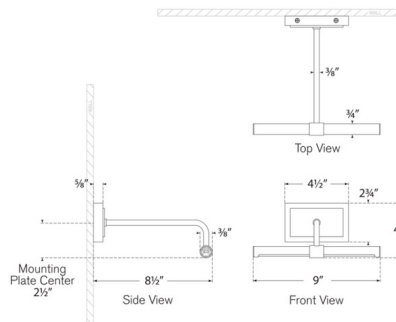

CLICK TO VIEW PRODUCT

Notes: