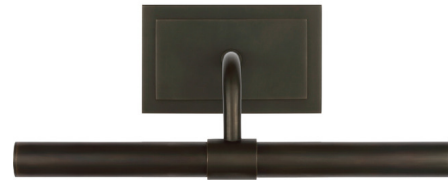

Lightology

lightology.com
866-954-4489
07-07-26

Project: _____

Company: _____

Location: _____ Fixture Type: _____

SPEC #: **VCG1522817**

Approved On: _____ Approved By: _____

Kidd Small Picture Light By Visual Comfort Signature

Description

The Kidd Small Picture Light brings modern, pure geometric lines to your interior space. The smooth frame, with curved diffusers adds both a modern flair creating the perfect setting for displaying your works of art. Note: Fixture does not cover a standard US junction box and requires a 2 x 4 inch junction box.

Specifications

COLOR N/A
 BODY FINISH Bronze
 WATTAGE 8W
 DIMMER Low Voltage Electronic
 DIMENSIONS 9"W x 4"H x 8.5"D
 INTEGRATED LED MODULE 1 x LED/8W/120V LED
 COUNTRY OF ORIGIN China

Technical Information

LAMP COLOR 2700K
 LUMENS/WATT 140.00
 LUMINOUS FLUX 1120 lumens

Shown in bronze

CLICK TO VIEW PRODUCT

Notes: