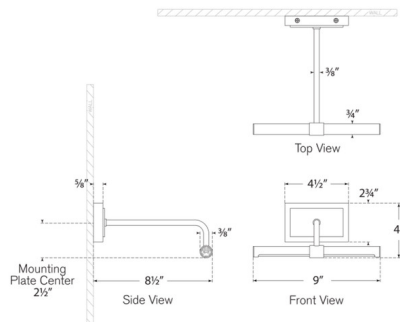

CLICK TO VIEW PRODUCT

Notes: