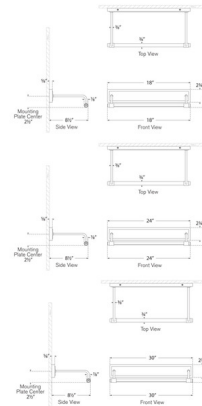

CLICK TO VIEW PRODUCT

Notes: