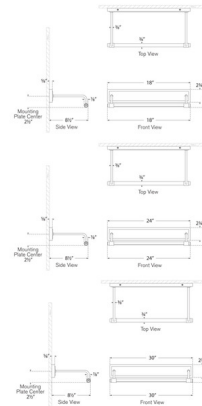

### Description

The Kidd Picture Light brings modern, pure geometric lines to your interior space. The smooth frame, with a curved diffuser adds a modern flair creating the perfect setting for displaying your works of art. Note: Fixture does not cover a standard US junction box and requires a 2 x 4 inch junction box.

### Specifications

COLOR . . . . . N/A  
 BODY FINISH . . . . . Hand-Rubbed Antique Brass  
 WATTAGE . . . . . 12W  
 DIMMER . . . . . Low Voltage Electronic  
 DIMENSIONS . . . . . 18"W x 4"H x 8.5"D  
 INTEGRATED LED MODULE . . . . . 1 x LED/12W/120V LED  
 COUNTRY OF ORIGIN . . . . . China