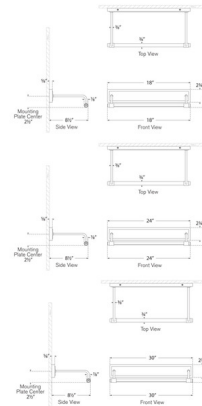

Shown in hand-rubbed antique brass