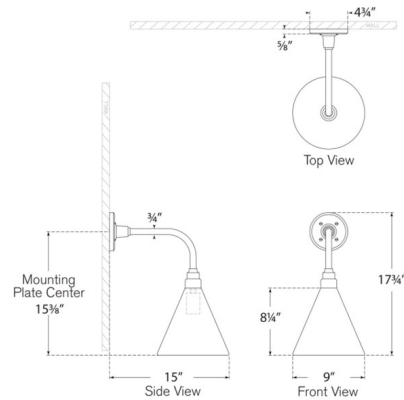

Shown in hand-rubbed antique brass / white

Specifications

COLOR	N/A
BODY FINISH	Hand-Rubbed Antique Brass / White
WATTAGE	15W
DIMMER	Standard 120V
DIMENSIONS	9"W x 17.75"H x 15"D
BULB NOT INCLUDED	1 x A19/Medium (E26)/15W/120V LED
COUNTRY OF ORIGIN	Philippines