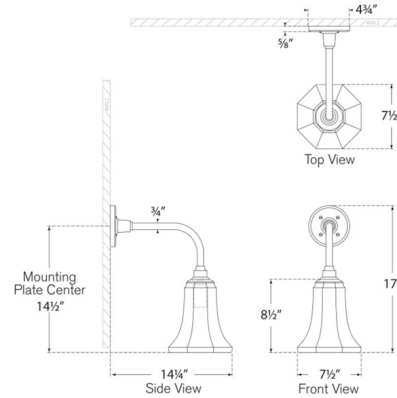

Shown in hand-rubbed antique brass / white

Specifications

COLOR	N/A
BODY FINISH	Hand-Rubbed Antique Brass / White
WATTAGE	15W
DIMMER	Standard 120V
DIMENSIONS	7.5"W x 17"H x 14.25"D
BULB NOT INCLUDED	1 x A19/Medium (E26)/15W/120V LED
COUNTRY OF ORIGIN	Philippines