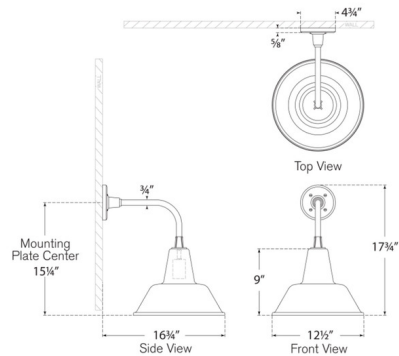

Shown in matte black

Specifications

COLOR	N/A
BODY FINISH	Matte Black
WATTAGE	15W
DIMMER	Standard 120V
DIMENSIONS	12.5"W x 17.75"H x 16.75"D
BULB NOT INCLUDED	1 x A19/Medium (E26)/15W/120V LED
COUNTRY OF ORIGIN	Philippines