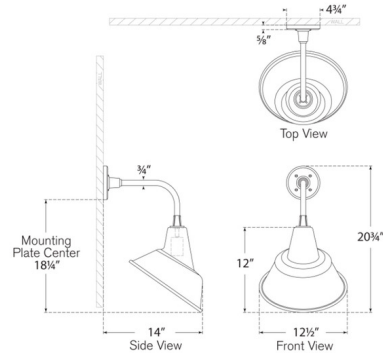

Shown in matte black / white

Specifications

COLOR	N/A
BODY FINISH	Matte Black / White
WATTAGE	15W
DIMMER	Standard 120V
DIMENSIONS	12.5"W x 20.75"H x 14"D
BULB NOT INCLUDED	1 x A19/Medium (E26)/15W/120V LED
COUNTRY OF ORIGIN	Philippines