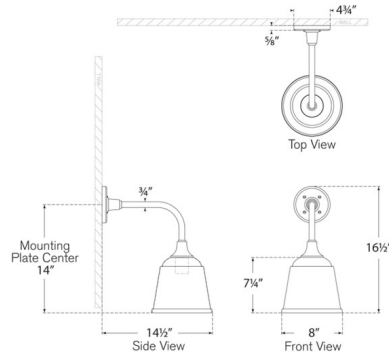

### Specifications

COLOR	N/A
BODY FINISH	Matte Black / Soft Copper
WATTAGE	15W
DIMMER	Standard 120V
DIMENSIONS	8"W x 16.5"H x 14.5"D
BULB NOT INCLUDED	1 x A19/Medium (E26)/15W/120V LED
COUNTRY OF ORIGIN	Philippines