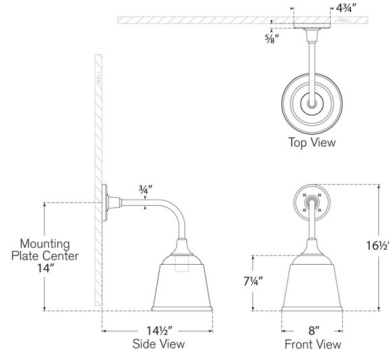

Shown in matte black / soft copper

Specifications

COLOR N/A
BODY FINISH Matte Black / Soft Copper
WATTAGE 15W
DIMMER Standard 120V
DIMENSIONS 8"W x 16.5"H x 14.5"D
BULB NOT INCLUDED 1 x A19/Medium (E26)/15W/120V LED
COUNTRY OF ORIGIN Philippines