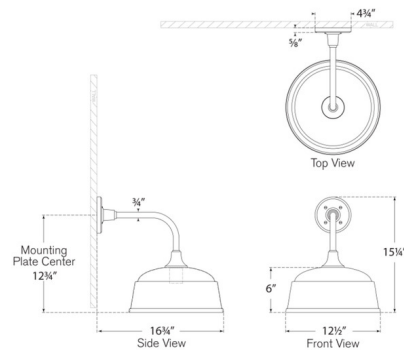

### Specifications

COLOR	.....	N/A
BODY FINISH	.....	Matte Black / Green
WATTAGE	.....	15W
DIMMER	.....	Standard 120V
DIMENSIONS	.....	12.5"W x 15.25"H x 16.75"D
BULB NOT INCLUDED	.....	1 x A19/Medium (E26)/15W/120V LED
COUNTRY OF ORIGIN	.....	Philippines