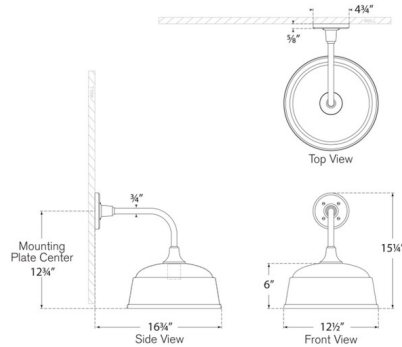

Shown in matte black / green

Specifications

COLOR	N/A
BODY FINISH	Matte Black / Green
WATTAGE	15W
DIMMER	Standard 120V
DIMENSIONS	12.5"W x 15.25"H x 16.75"D
BULB NOT INCLUDED	1 x A19/Medium (E26)/15W/120V LED
COUNTRY OF ORIGIN	Philippines