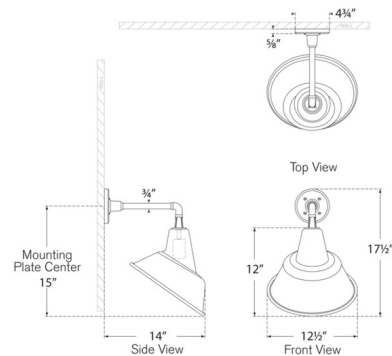

By Visual Comfort Signature

Description

The Academy Outdoor Mack Barn Tilt Bowers Shade Wall Light inspiration from the industrial fixtures once used to light barns, town halls, warehouses, and schoolhouses. Blending American, British, and French architectural influences. This fixture reimagines classic utilitarian design with a sleek, modern twist adding a warm and welcoming glow to your outdoor space from its arching arm.

Shown in hand-rubbed antique brass

Specifications

COLOR	N/A
BODY FINISH	Hand-Rubbed Antique Brass
WATTAGE	15W
DIMMER	Standard 120V
DIMENSIONS	12.5"W x 17.5"H x 14"D
BULB NOT INCLUDED	1 x A19/Medium (E26)/15W/120V LED
COUNTRY OF ORIGIN	Philippines