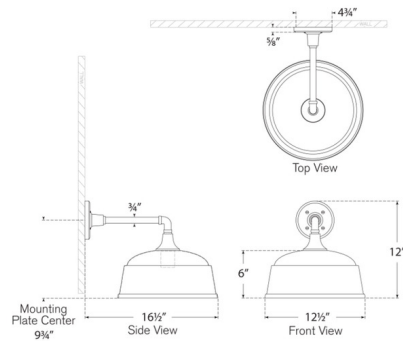

Shown in hand-rubbed antique brass / white

Specifications

COLOR N/A
 BODY FINISH Hand-Rubbed Antique Brass / White
 WATTAGE 15W
 DIMMER Standard 120V
 DIMENSIONS 12.5"W x 12"H x 16.5"D
 BULB NOT INCLUDED 1 x A19/Medium (E26)/15W/120V LED
 COUNTRY OF ORIGIN Philippines