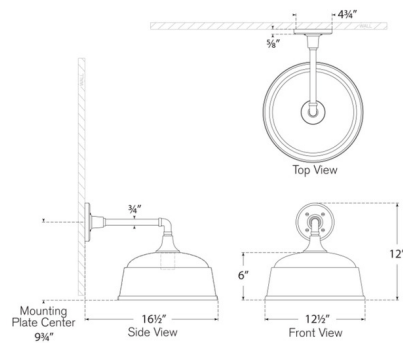

Shown in hand-rubbed antique brass / white

Specifications

COLOR	N/A
BODY FINISH	Hand-Rubbed Antique Brass / White
WATTAGE	15W
DIMMER	Standard 120V
DIMENSIONS	12.5"W x 12"H x 16.5"D
BULB NOT INCLUDED	1 x A19/Medium (E26)/15W/120V LED
COUNTRY OF ORIGIN	Philippines