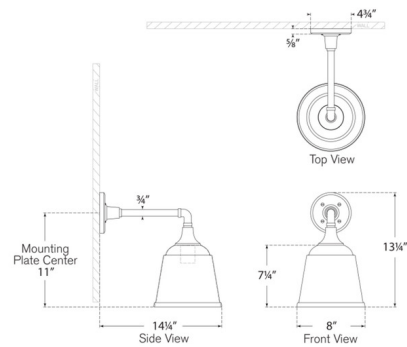

Shown in matte black / green

Specifications

COLOR	N/A
BODY FINISH	Matte Black / Green
WATTAGE	15W
DIMMER	Standard 120V
DIMENSIONS	8"W x 13.25"H x 14.25"D
BULB NOT INCLUDED	1 x A19/Medium (E26)/15W/120V LED
COUNTRY OF ORIGIN	Philippines