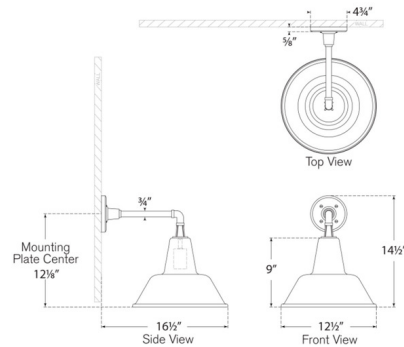

Shown in soft copper

Specifications

COLOR	N/A
BODY FINISH	Soft Copper
WATTAGE	15W
DIMMER	Standard 120V
DIMENSIONS	12.5"W x 14.5"H x 16.5"D
BULB NOT INCLUDED	1 x A19/Medium (E26)/15W/120V LED
COUNTRY OF ORIGIN	Philippines