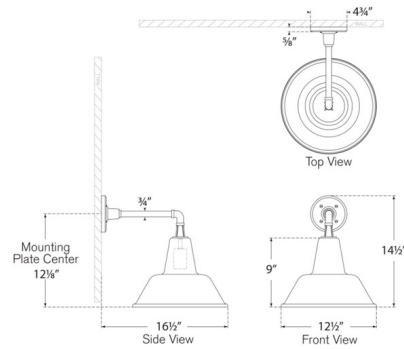

Shown in soft copper

Specifications

COLOR	N/A
BODY FINISH	Soft Copper
WATTAGE	15W
DIMMER	Standard 120V
DIMENSIONS	12.5"W x 14.5"H x 16.5"D
BULB NOT INCLUDED	1 x A19/Medium (E26)/15W/120V LED
COUNTRY OF ORIGIN	Philippines