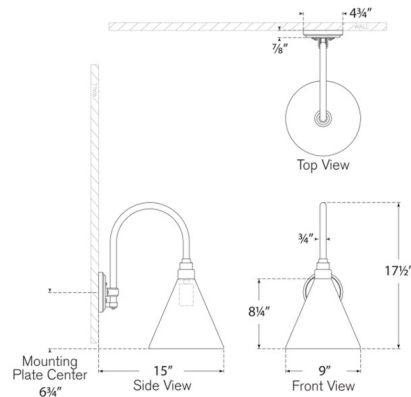

Shown in hand-rubbed antique brass / white

Specifications

COLOR	N/A
BODY FINISH	Hand-Rubbed Antique Brass / White
WATTAGE	15W
DIMMER	Standard 120V
DIMENSIONS	9"W x 17.5"H x 15"D
BULB NOT INCLUDED	1 x A19/Medium (E26)/15W/120V LED
COUNTRY OF ORIGIN	Philippines