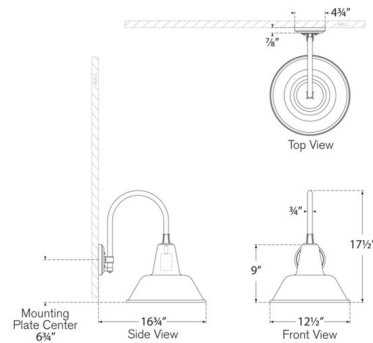

By Visual Comfort Signature

Description

The Academy Outdoor Arched 16in Mack Bowers Shade Wall Light inspiration from the industrial fixtures once used to light barns, town halls, warehouses, and schoolhouses. Blending American, British, and French architectural influences. This fixture reimagines classic utilitarian design with a sleek, modern twist adding a warm and welcoming glow to your outdoor space from its arching arm.

Shown in hand-rubbed antique brass / white

Specifications

COLOR	N/A
BODY FINISH	Hand-Rubbed Antique Brass / White
WATTAGE	15W
DIMMER	Standard 120V
DIMENSIONS	12.5"W x 17.5"H x 16.75"D
BULB NOT INCLUDED	1 x A19/Medium (E26)/15W/120V LED
COUNTRY OF ORIGIN	Philippines