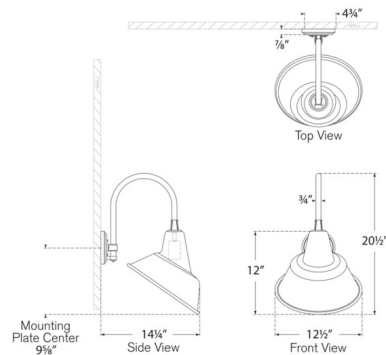

By Visual Comfort Signature

Description

The Academy Outdoor Arched 16 Mack Tilt Bowers Shade Wall Light inspiration from the industrial fixtures once used to light barns, town halls, warehouses, and schoolhouses. Blending American, British, and French architectural influences. This fixture reimagines classic utilitarian design with a sleek, modern twist adding a warm and welcoming glow to your outdoor space from its arching arm.

Shown in matte black / soft copper

Specifications

COLOR	N/A
BODY FINISH	Matte Black / Soft Copper
WATTAGE	15W
DIMMER	Standard 120V
DIMENSIONS	12.5"W x 20.5"H x 14.25"D
BULB NOT INCLUDED	1 x A19/Medium (E26)/15W/120V LED
COUNTRY OF ORIGIN	Philippines