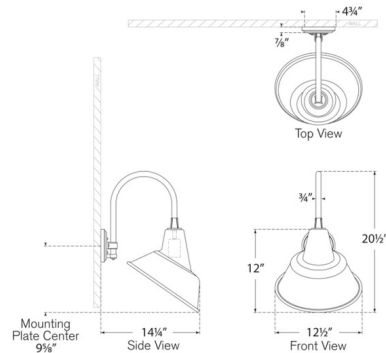

By Visual Comfort Signature

Description

The Academy Outdoor Arched 16 Mack Tilt Bowers Shade Wall Light inspiration from the industrial fixtures once used to light barns, town halls, warehouses, and schoolhouses. Blending American, British, and French architectural influences. This fixture reimagines classic utilitarian design with a sleek, modern twist adding a warm and welcoming glow to your outdoor space from its arching arm.

Shown in matte black / soft copper

Specifications

COLOR	N/A
BODY FINISH	Matte Black / Soft Copper
WATTAGE	15W
DIMMER	Standard 120V
DIMENSIONS	12.5"W x 20.5"H x 14.25"D
BULB NOT INCLUDED	1 x A19/Medium (E26)/15W/120V LED
COUNTRY OF ORIGIN	Philippines