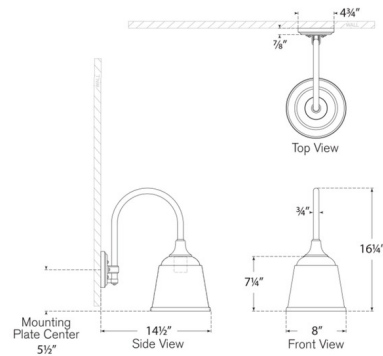

### Specifications

COLOR	N/A
BODY FINISH	Matte Black / Green
WATTAGE	15W
DIMMER	Standard 120V
DIMENSIONS	8"W x 16.25"H x 14.5"D
BULB NOT INCLUDED	1 x A19/Medium (E26)/15W/120V LED
COUNTRY OF ORIGIN	Philippines