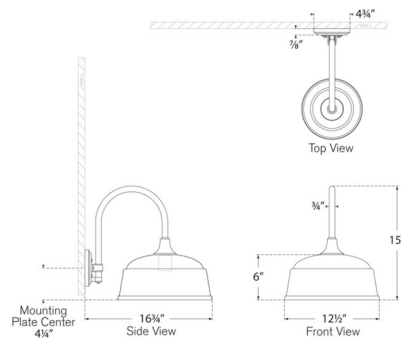

### Specifications

COLOR	N/A
BODY FINISH	Matte Black / Soft Copper
WATTAGE	15W
DIMMER	Standard 120V
DIMENSIONS	12.5"W x 15"H x 16.75"D
BULB NOT INCLUDED	1 x A19/Medium (E26)/15W/120V LED
COUNTRY OF ORIGIN	Philippines