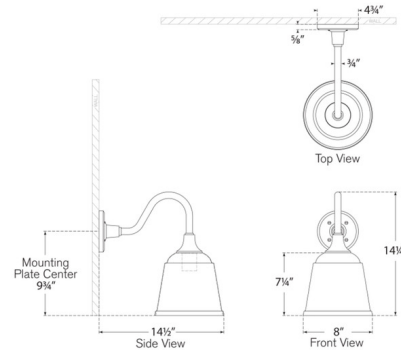

Shown in hand-rubbed antique brass / white

Specifications

COLOR	N/A
BODY FINISH	Hand-Rubbed Antique Brass / White
WATTAGE	15W
DIMMER	Standard 120V
DIMENSIONS	8"W x 14.25"H x 14.5"D
BULB NOT INCLUDED	1 x A19/Medium (E26)/15W/120V LED
COUNTRY OF ORIGIN	Philippines