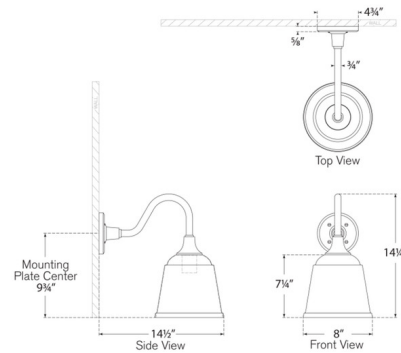

Shown in hand-rubbed antique brass / white

Specifications

COLOR	N/A
BODY FINISH	Hand-Rubbed Antique Brass / White
WATTAGE	15W
DIMMER	Standard 120V
DIMENSIONS	8"W x 14.25"H x 14.5"D
BULB NOT INCLUDED	1 x A19/Medium (E26)/15W/120V LED
COUNTRY OF ORIGIN	Philippines