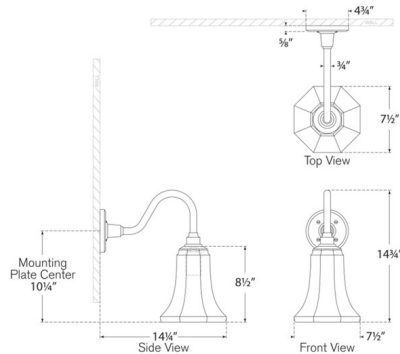

Shown in hand-rubbed antique brass

Specifications

COLOR	N/A
BODY FINISH	Hand-Rubbed Antique Brass
WATTAGE	15W
DIMMER	Standard 120V
DIMENSIONS	7.5"W x 14.75"H x 14.25"D
BULB NOT INCLUDED	1 x A19/Medium (E26)/15W/120V LED
COUNTRY OF ORIGIN	Philippines