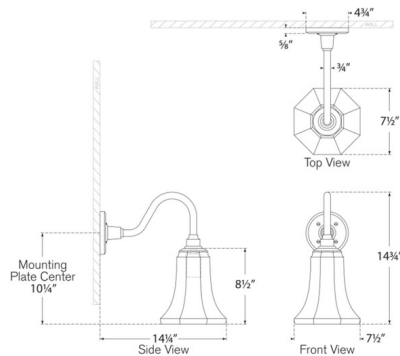

Shown in hand-rubbed antique brass

Specifications

COLOR	N/A
BODY FINISH	Hand-Rubbed Antique Brass
WATTAGE	15W
DIMMER	Standard 120V
DIMENSIONS	7.5"W x 14.75"H x 14.25"D
BULB NOT INCLUDED	1 x A19/Medium (E26)/15W/120V LED
COUNTRY OF ORIGIN	Philippines