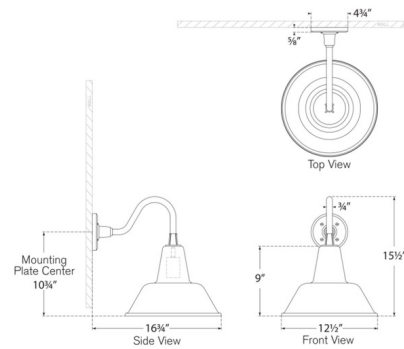

Shown in matte black / green

Specifications

COLOR	N/A
BODY FINISH	Matte Black / Green
WATTAGE	15W
DIMMER	Standard 120V
DIMENSIONS	12.5"W x 15.5"H x 16.75"D
BULB NOT INCLUDED	1 x A19/Medium (E26)/15W/120V LED
COUNTRY OF ORIGIN	Philippines