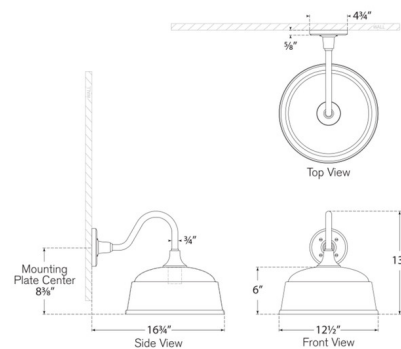

Shown in matte black / white

Specifications

COLOR	N/A
BODY FINISH	Matte Black / White
WATTAGE	15W
DIMMER	Standard 120V
DIMENSIONS	12.5"W x 13"H x 16.75"D
BULB NOT INCLUDED	1 x A19/Medium (E26)/15W/120V LED
COUNTRY OF ORIGIN	Philippines