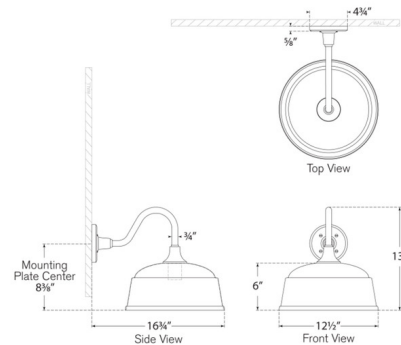

Shown in matte black / white

Specifications

COLOR	N/A
BODY FINISH	Matte Black / White
WATTAGE	15W
DIMMER	Standard 120V
DIMENSIONS	12.5"W x 13"H x 16.75"D
BULB NOT INCLUDED	1 x A19/Medium (E26)/15W/120V LED
COUNTRY OF ORIGIN	Philippines