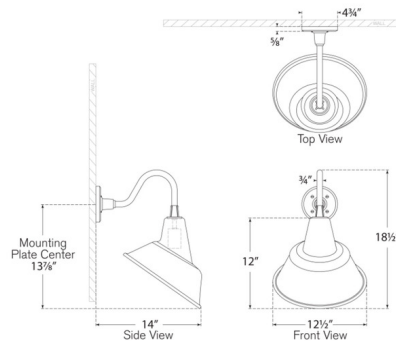

### Specifications

COLOR	N/A
BODY FINISH	Soft Copper
WATTAGE	15W
DIMMER	Standard 120V
DIMENSIONS	12.5"W x 18.5"H x 14"D
BULB NOT INCLUDED	1 x A19/Medium (E26)/15W/120V LED
COUNTRY OF ORIGIN	Philippines