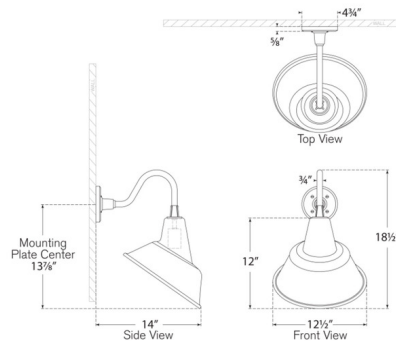

Specifications

COLOR	N/A
BODY FINISH	Soft Copper
WATTAGE	15W
DIMMER	Standard 120V
DIMENSIONS	12.5"W x 18.5"H x 14"D
BULB NOT INCLUDED	1 x A19/Medium (E26)/15W/120V LED
COUNTRY OF ORIGIN	Philippines

CLICK TO VIEW PRODUCT

Notes: