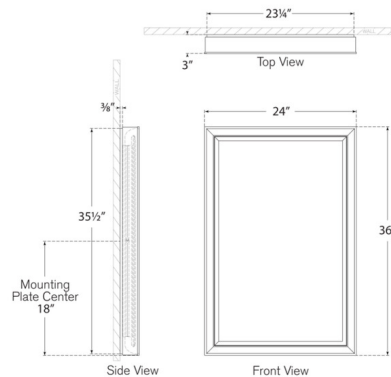

CLICK TO VIEW PRODUCT

Notes: