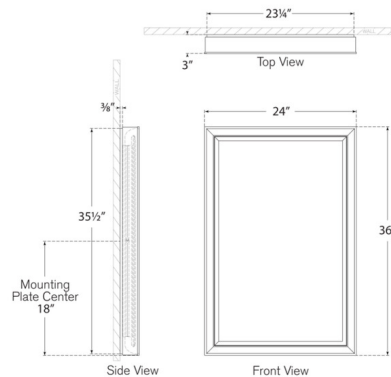

### Description

The Tricia Color-Select Rectangular Mirror with Light is perfect for where you want both form and function. The square mirror has an inner ring of light that is perfect in the bathroom or a bedroom, where ever you need bold light with a simplistic look. Note: Built in color temperature adjustability. Switch from 2700K/3000K/3500K.

### Specifications

COLOR	Mirror
BODY FINISH	Matte White / Polished Nickel
WATTAGE	25W
DIMMER	Low Voltage Electronic
DIMENSIONS	24"W x 36"H x 3"D
INTEGRATED LED MODULE	1 x LED/25W/120V LED
COUNTRY OF ORIGIN	Philippines