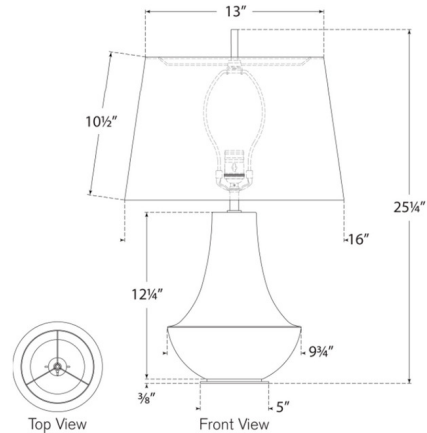

Description

The Kefi Table Lamp brings a natural beauty to your interior space, the genie shaped body is topped with a slightly tapered line shade that softly spreads warm, inviting light throughout your room. Dimmer switch is located on the lamp socket.

Shown in crackled ivory / linen

Specifications

COLOR Linen
 BODY FINISH Crackled Ivory
 WATTAGE 15W
 DIMMER Included
 DIMENSIONS 16"W x 25.25"H
 BULB NOT INCLUDED 1 x A19/Medium (E26)/15W/120V LED
 COUNTRY OF ORIGIN Philippines