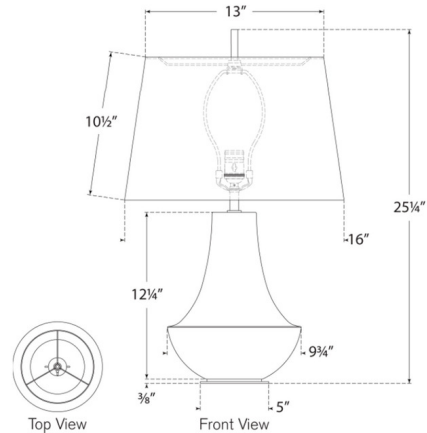

By Visual Comfort Signature

Description

The Kefi Table Lamp brings a natural beauty to your interior space, the genie shaped body is topped with a slightly tapered line shade that softly spreads warm, inviting light throughout your room. Dimmer switch is located on the lamp socket.

Shown in crackled ivory / linen

Specifications

COLOR	Linen
BODY FINISH	Crackled Ivory
WATTAGE	15W
DIMMER	Included
DIMENSIONS	16"W x 25.25"H
BULB NOT INCLUDED	1 x A19/Medium (E26)/15W/120V LED
COUNTRY OF ORIGIN	Philippines