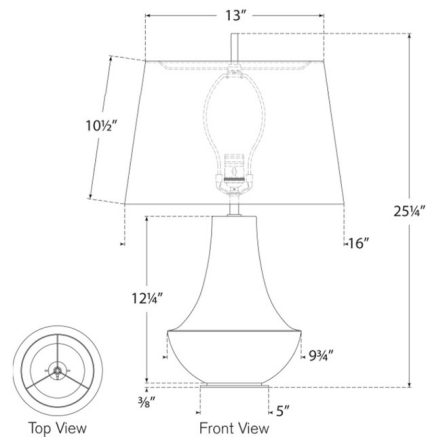

By Visual Comfort Signature

Description

The Kefi Table Lamp brings a natural beauty to your interior space, the genie shaped body is topped with a slightly tapered line shade that softly spreads warm, inviting light throughout your room. Dimmer switch is located on the lamp socket.

Shown in crackled ivory / linen

Specifications

COLOR Linen
BODY FINISH Crackled Ivory
WATTAGE 15W
DIMMER Included
DIMENSIONS 16"W x 25.25"H
BULB NOT INCLUDED 1 x A19/Medium (E26)/15W/120V LED
COUNTRY OF ORIGIN Philippines