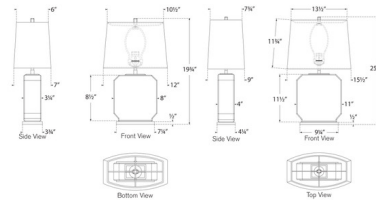

Shown in silk blue / linen

Specifications

COLOR Linen
 BODY FINISH Silk Blue
 WATTAGE 15W
 DIMMER Included
 DIMENSIONS 12"W x 19.75"H
 BULB NOT INCLUDED 1 x A19/Medium (E26)/15W/120V LED
 COUNTRY OF ORIGIN Viet Nam

Technical Information

PRODUCT DIMENSIONS Cord: 144"

CLICK TO VIEW PRODUCT

Notes: