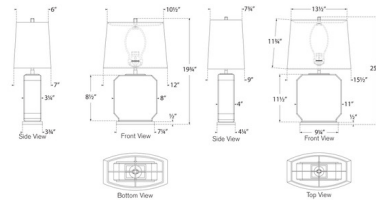

### Specifications

COLOR . . . . . Linen  
BODY FINISH . . . . . Silk Blue  
WATTAGE . . . . . 15W  
DIMMER . . . . . Included  
DIMENSIONS . . . . . 12" W x 19.75" H  
BULB NOT INCLUDED . . . . . 1 x A19/Medium (E26)/15W/120V LED  
COUNTRY OF ORIGIN . . . . . Viet Nam

### Technical Information

PRODUCT DIMENSIONS . . . . . Cord: 144"

CLICK TO VIEW PRODUCT

Notes: