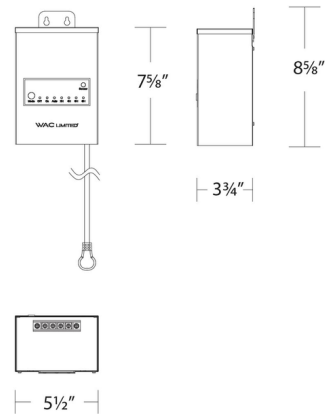

Description

The 12V Outdoor Plug-In Magnetic Transformer is for use with WAC landscape lighting. Two included channels allow for separate runs. A built-in on/off photocell with timer can be set to adjust to sunset and sunrise. Do not use a dimmer.

Shown in stainless steel

Specifications

| | |
|-------------------|-------------------------|
| COLOR | N/A |
| BODY FINISH | Stainless Steel |
| WATTAGE | N/A |
| DIMMER | Not Dimmable |
| DIMENSIONS | 5.5"W x 8.63"H x 3.75"D |
| BULB | N/A |
| COUNTRY OF ORIGIN | Thailand |