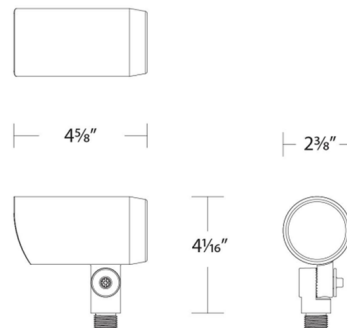

CLICK TO VIEW PRODUCT

Notes: