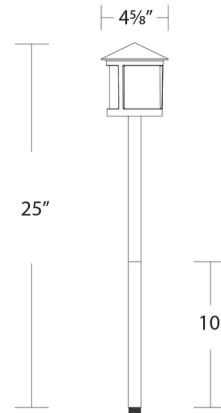

CLICK TO VIEW PRODUCT

Notes: